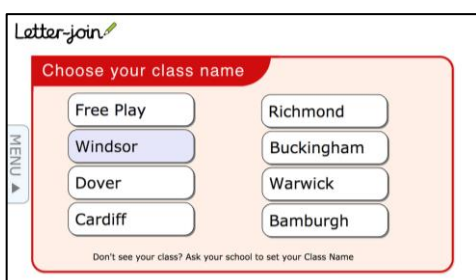

Choose a Classroom

Once logged-in, choose your child's classroom and you can use Letter-join's resources and fun activities to reinforce the handwriting we teach at school. You can trace over the letters and words and play the games on your tablet.

We are limited to the number of users who can log in to this account, so please do not share these log-in details.