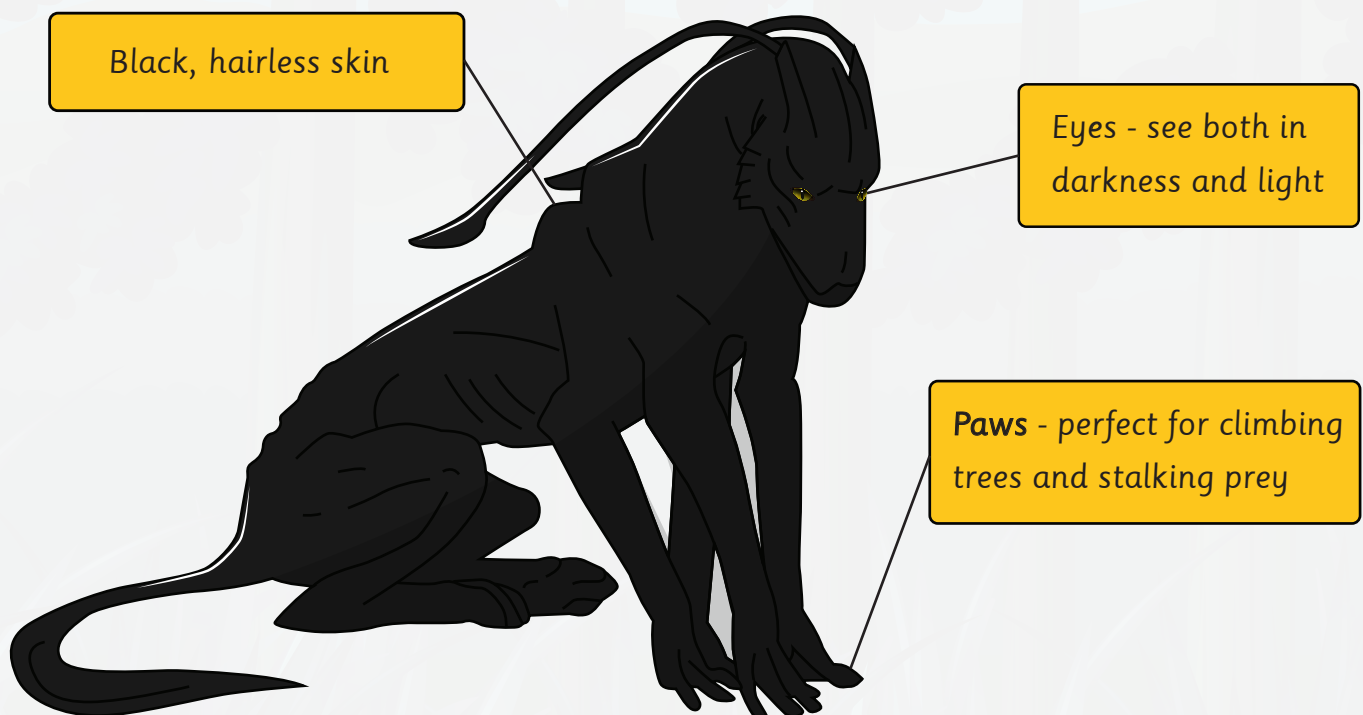

# Scaled Inkdogs

Non-chronological report

Solarias is a moon that orbits the giant planet Colythamas. This spherical body of rock and gas contains many unusual and fascinating creatures which make this world so special. There is one creature, in particular, that has dominated the rainforests of Solarias for centuries - the vicious scaled inkdog. Because these creatures have mastered their way of life, humans have spent years studying and learning about them.

## Background:

According to the natives of Solarias, the scaled inkdog is fiercely intelligent, has strong familial bonds and is completely devoted to its pack. This is why it is not only feared but respected by beings, who have studied its true nature. Unlike similar species, the brain size of the average adult scaled inkdog indicates a high level of mental processing, pattern recognition and communication skills explaining how these beasts are so dominant in their habitat.

### **How do they hunt?**

The scaled inkdog, with six legs and a lean, powerful torso, has evolved to travel swiftly in search of its prey. Their keen, alert, green eyes can see as clearly at night as in the day. They have moderate, long distance vision but their sense of smell is superb. Scaled inkdogs hunt in small packs and communicate with short barks and yelps. Their paws (which include opposable thumbs) allow them to climb trees as well as stalk from the ground; thereby, creating a varied and deadly hunting field. First the scaled inkdog stalks its prey either by hugging the ground or clinging to trees. As it is hidden, it can then approach its unsuspecting prey and attack with frightening efficiency. This graceful method of hunting has been described as 'liquid darkness'.